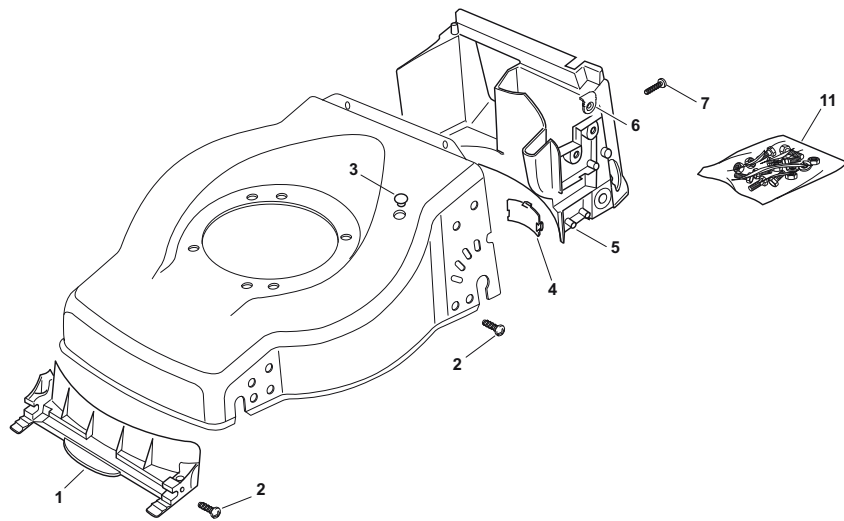

THIS INFORMATION IS NOT INTENDED FOR SALE OR RESALE, AND THIS NOTICE MUST REMAIN ON ALL COPIES.

Fig.	Quantity	Part No	Description	Notes
1	1	381002538/0	Red Deck	
1	1	381004745/0	Grey Deck	
2	2	122131750/0	Nut	
3	2	322735557/0	Sector, Height Adjustment	
4	2	381003306/0	Lever, Height Adjustment	
5	2	322600170/0	Protection, Wheel	
6	2	122524324/0	Pin	
7	2	112155000/0	Nut	
8	2	325670011/0	Antifriction Washer	
13	2	322120109/0	Wheels Crown	
14	2	322170622/0	Spacer	
21	1	122033393/0	Rear Wheel Axle	
22	2	112530150/0	Spring Washer	

Fig.	Quantity	Part No	Description	Notes
1	1	322108271/0	Front Conveyor Assy	
2	6	112728686/0	Screw	
3	1	322820077/0	Cap	
4	1	322109532/0	Gear Box Cover	
5	1	322108272/2	Rear Conveyor Assy	
6	4	322545189/0	Plate	
7	2	112728686/0	Screw	
11	1	381008649/0	Outfit, Screws	

Fig.	Quantity	Part No	Description	Notes
1	1	381006603/0	Handle, Upper Part	
2	2	122192000/1	Clamp	
3	1	381600547/0	Dead Hand Switch CE	CE Plugg
3	1	381600548/0	Dead Hand Switch UK	UK Plugg
4	2	112728701/0	Screw	
5	1	322195101/4	Fairlead	
6	1	322319529/0	Leva Salvamotore	
11	3	112735103/0	Screw	
12	3	112523040/0	Washer	
13	3	122680006/1	Washer	
14	1	322806518/2	Lever Support Right	
15	1	122020320/0	Fairlead Bearing	
16	1	322806519/2	Lever Support Left	
17	1	181001245/1	Driving Lever	
18	1	122806520/0	Support, Adjuster	
20	1	381000660/0	Cable Rear Drive	
CE	1	381600547/0	Dead Hand Switch CE	
UK	1	381600548/0	Dead Hand Switch UK	