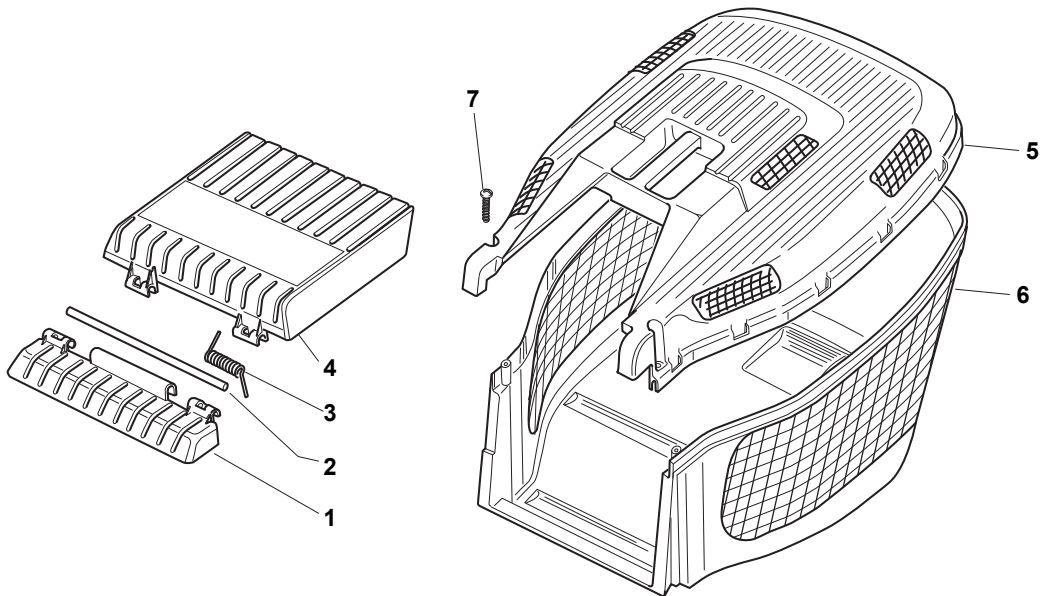

Fig.	Quantity	Part No	Description	Notes
4	1	322600100/2	Stone-Guard	Yellow
1	1	322486400/0	Stone Guard Support	
2	1	122517858/0	Pin	
3	1	122450431/0	Spring	
4	1	322600099/2	Stone-Guard	Black
5	1	322486122/0	Grasscatcher Upper Part Black	
6	2	112728686/0	Screw	
7	1	181006419/0	Grasscatcher Frame	
8	1	181002229/0	Box, Fabric	