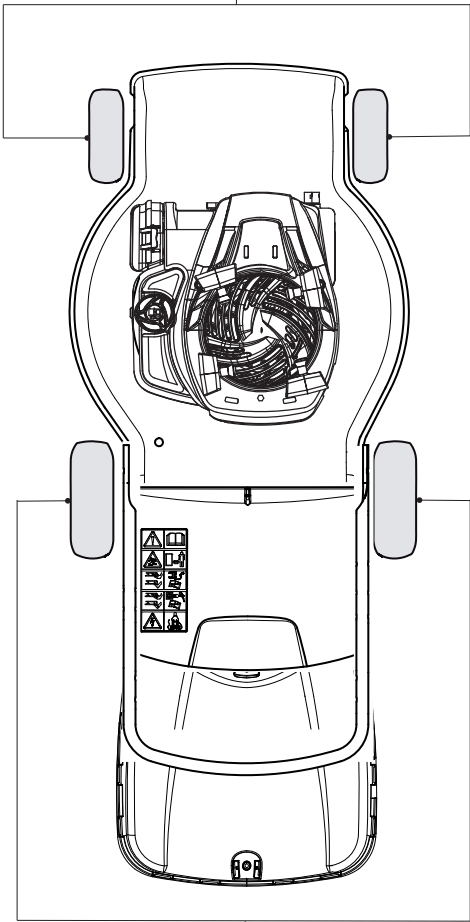

Fig.	Quantity	Part No	Description	Notes
1	2	112608520/0	Seeger	
2	2	322160520/0	Dust Cover Disc	
3	2	122570125/0	Pinion	
4	2	122076645/0	Key	
5	2	322160520/0	Dust Cover Disc	
6	2	112622620/0	Pin	
7	2	122122202/0	Bearing	
8	2	322600106/1	Protection, Wheel	
9	1	381003303/0	Lever, Height Adjustment	
10	2	112728689/0	Screw	
11	1	112713801/0	Dowel	
12	1	122601909/0	Pulley	
13	1	181003093/1	Gear Box	
15	2	122753001/0	Pin	
16	1	122450438/0	Spring	
17	1	135063750/0	Belt	

Fig.	Quantity	Part No	Description	Notes
1	1	381002652/0	Red Deck	
2	2	322551523/0	Front Plate	
3	4	112728686/0	Screw	
4	2	322600095/0	Protection, Wheel	
5	8	322034515/1	Bushing	
6	2	322686091/1	Wheel	
7	4	122524340/0	Pin	
8	2	122033393/0	Rear Wheel Axle	
9	1	322120109/0	Wheels Crown	
10	2	322170622/0	Spacer	
11	2	122034508/0	Bushing	
12	2	322686093/0	Wheel	
13	2	112523050/0	Washer	
14	2	112735599/0	Screw	
15	2	322110347/0	Hub Cap Grey	
16	2	322110395/0	Hub Cap Grey	
17	2	322110493/0	Hub Cap Grey	
18	2	322110491/0	Hub Cap Grey	
19	2	322110381/0	Hub Cap Grey	
20	2	122110252/1	Hub Cap White	
20	2	122110254/1	Hub Cap Yellow	
20	2	122110255/1	Hub Cap Red	
21	2	322110495/0	Hub Cap Grey	
22	2	322110416/0	Hub Cap Grey	
23	2	322110348/0	Hub Cap Grey	
24	2	322110314/0	Hub Cap Grey	
25	2	322110494/0	Hub Cap Grey	
26	2	322110492/0	Hub Cap Grey	
27	2	322110382/0	Hub Cap Grey	
28	2	122110251/0	Hub Cap White	
28	2	122110253/0	Hub Cap Yellow	
28	2	122110256/0	Hub Cap Red	
29	2	322110496/0	Hub Cap Grey	
30	2	322110417/0	Hub Cap Grey	

BUSHING Version - Ø 165

BALL BEARING Version - Ø 165

BUSHING Version - Ø 190

BALL BEARING Version - Ø 190

Fig.	Quantity	Part No	Description	Notes
1	8	122034508/0	Bushing	
2	4	322686091/1	Wheel	
3	4	122524341/0	Pin	
4	4	122675100/0	Washer	
5	8	122122200/0	Bearing	
6	4	322686093/0	Wheel	
8	2	112523050/0	Washer	
9	2	322120109/0	Wheels Crown	
10	2	322170622/0	Spacer	
11	2	122675100/0	Washer	
8	2	112523050/0	Washer	
14	2	112735599/0	Screw	