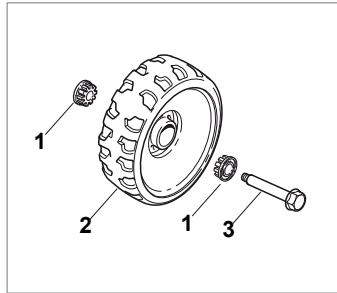

Fig.	Quantity	Part No	Description	Notes
1	2	112728680/0	Screw	
2	1	322785210/0	Cover Support	
3	4	112728710/0	Screw	
4	1	118563641/1	Electric Motor 1800W	
5	1	118740054/0	Fan Motor Atb	
6	1	118222039/0	Condenser	
7	4	112735410/0	Screw	
8	4	112583500/0	Grower	
9	4	112293200/0	Nut	
10	1	322207211/4	Electrical Motor Flange	
11	1	322720360/2	Ventilation Screen	
12	4	112691800/0	Screw	
13	1	112139440/0	Key	
14	1	322170960/1	Spacer	
15	1	322463186/3	Blade Hub	
16	1	181004365/3	Mulching Blade	
17	2	112583500/0	Grower	
18	2	112793101/0	Screw	
19	1	381004352/1	Screw	
20	1	322601911/1	Pulley	
21	1	122055065/0	Engine Cover Black	
22	1	122055045/1	Cover, Black	
22	1	322055139/0	Cover, Yellow	
23	1	122055058/0	Cover, Black	
24	1	122055033/1	Engine Cover	

BUSHING Version - Ø 165

BALL BEARING Version - Ø 165

BUSHING Version - Ø 190

BALL BEARING Version - Ø 190

Fig.	Quantity	Part No	Description	Notes
1	8	122034508/0	Bushing	
2	4	322686091/1	Wheel	
3	4	122524341/0	Pin	
4	4	122675100/0	Washer	
5	8	122122200/0	Bearing	
6	4	322686093/0	Wheel	
8	2	112523050/0	Washer	
9	2	322120109/0	Wheels Crown	
10	2	322170622/0	Spacer	
11	2	122675100/0	Washer	
8	2	112523050/0	Washer	
14	2	112735599/0	Screw	