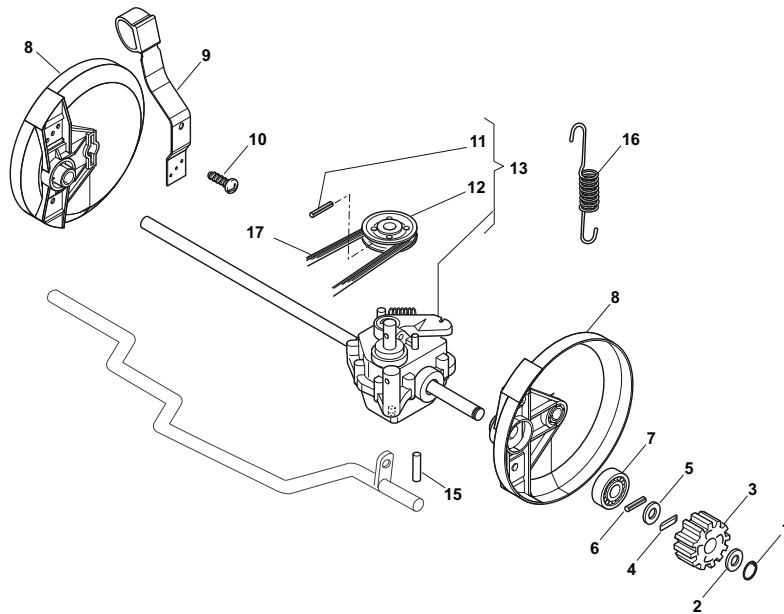

Fig.	Quantity	Part No	Description	Notes
1	1	381006603/0	Handle, Upper Part	
2	2	122192000/1	Clamp	
3	1	381600547/0	Dead Hand Switch CE	CE Plugg
3	1	381600548/0	Dead Hand Switch UK	UK Plugg
4	2	112728701/0	Screw	
5	1	322195101/4	Fairlead	
6	1	322319529/0	Leva Salvamotore	
11	3	112735103/0	Screw	
12	3	112523040/0	Washer	
13	3	122680006/1	Washer	
14	1	322806518/2	Lever Support Right	
15	1	122020320/0	Fairlead Bearing	
16	1	322806519/2	Lever Support Left	
17	1	181001245/1	Driving Lever	
18	1	122806520/0	Support, Adjuster	
20	1	381000660/0	Cable Rear Drive	
CE	1	381600547/0	Dead Hand Switch CE	
UK	1	381600548/0	Dead Hand Switch UK	

Fig.	Quantity	Part No	Description	Notes
3	1	381600547/0	Dead Hand Switch CE	CE plugg
3	1	381600548/0	Dead Hand Switch UK	UK plugg
1	1	381006603/0	Handle, Upper Part	
2	2	122192000/1	Clamp	
4	4	112728701/0	Screw	
5	1	322195101/4	Fairlead	
6	1	122010251/0	Hook	
7	1	322230350/1	Left Fulcrum	
8	1	122450115/0	Spring	
9	1	322785144/1	Support	
10	1	322322881/1	Lever, Engine Brake Black	Black
10	1	322322884/1	Lever, Engine Brake Red	Red
10	1	322322885/1	Lever, Engine Brake Yellow	Yellow
11	3	112735103/0	Screw	
12	3	112523040/0	Washer	
13	3	122680006/1	Washer	
14	1	322806518/2	Lever Support Right	
16	1	322806519/2	Lever Support Left	
17	1	181001245/1	Driving Lever	Black
18	1	122806520/0	Support, Adjuster	
20	1	38100660/0	Cable Rear Drive	
999	1	381600547/0	Dead Hand Switch CE	CE plugg
999	1	381600548/0	Dead Hand Switch UK	UK plugg

Fig.	Quantity	Part No	Description	Notes
1	2	112608520/0	Seeger	
2	2	322160520/0	Dust Cover Disc	
3	2	122570125/0	Pinion	
4	2	122076645/0	Key	
5	2	322160520/0	Dust Cover Disc	
6	2	112622620/0	Pin	
7	2	122122202/0	Bearing	
8	2	322600106/1	Protection, Wheel	
9	1	381003303/0	Lever, Height Adjustment	
10	2	112728689/0	Screw	
11	1	112713801/0	Dowel	
12	1	122601909/0	Pulley	
13	1	181003093/1	Gear Box	
15	2	122753001/0	Pin	
16	1	122450438/0	Spring	
17	1	135063750/0	Belt	