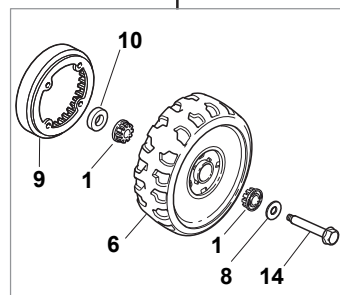

Fig.	Quantity	Part No	Description	Notes
1	2	112728680/0	Screw	
2	1	322785210/0	Cover Support	
3	4	112728710/0	Screw	
4	1	118563641/1	Electric Motor 1800W	
5	1	118740054/0	Fan Motor Atb	
6	1	118222039/0	Condenser	
7	4	112735410/0	Screw	
8	4	112583500/0	Grower	
9	4	112293200/0	Nut	
10	1	322207211/4	Electrical Motor Flange	
11	1	322720360/2	Ventilation Screen	
12	4	112691800/0	Screw	
13	1	112139440/0	Key	
14	1	322170960/1	Spacer	
15	1	322463186/3	Blade Hub	
16	1	181004365/3	Mulching Blade	
17	2	112583500/0	Grower	
18	2	112793101/0	Screw	
19	1	381004352/1	Screw	
20	1	322601911/1	Pulley	
21	1	122055065/0	Engine Cover Black	
22	1	122055045/1	Cover, Black	
22	1	322055139/0	Cover, Yellow	
23	1	122055058/0	Cover, Black	
24	1	122055033/1	Engine Cover	

BUSHING Version - Ø 165

BALL BEARING Version - Ø 165

BUSHING Version - Ø 190

BALL BEARING Version - Ø 190

Fig.	Quantity	Part No	Description	Notes
1	8	122034508/0	Bushing	
2	4	322686091/1	Wheel	
3	4	122524341/0	Pin	
4	4	122675100/0	Washer	
5	8	122122200/0	Bearing	
6	4	322686093/0	Wheel	
8	2	112523050/0	Washer	
9	2	322120109/0	Wheels Crown	
10	2	322170622/0	Spacer	
11	2	122675100/0	Washer	
8	2	112523050/0	Washer	
14	2	112735599/0	Screw	