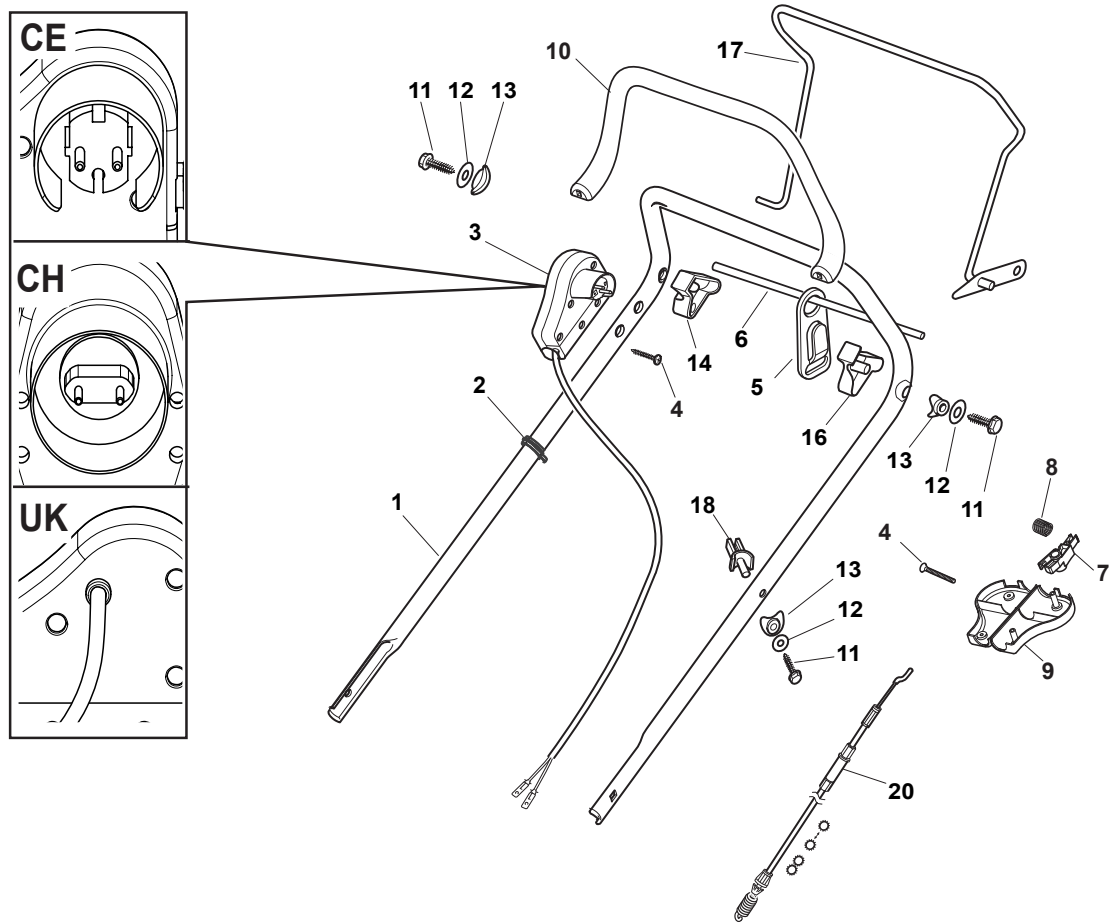

Fig.	Quantity	Part No	Description	Notes
1	1	381006603/0	Handle, Upper Part	
2	2	122192000/1	Clamp	
3	1	381600547/0	Dead Hand Switch CE	CE Plugg
3	1	381600548/0	Dead Hand Switch UK	UK Plugg
4	2	112728701/0	Screw	
5	1	322195101/4	Fairlead	
6	1	322319529/0	Leva Salvamotore	
11	3	112735103/0	Screw	
12	3	112523040/0	Washer	
13	3	122680006/1	Washer	
14	1	322806518/2	Lever Support Right	
15	1	122020320/0	Fairlead Bearing	
16	1	322806519/2	Lever Support Left	
17	1	181001245/1	Driving Lever	
18	1	122806520/0	Support, Adjuster	
20	1	381000660/0	Cable Rear Drive	
CE	1	381600547/0	Dead Hand Switch CE	
UK	1	381600548/0	Dead Hand Switch UK	

Fig.	Quantity	Part No	Description	Notes
3	1	381600547/0	Dead Hand Switch CE	CE plugg
3	1	381600548/0	Dead Hand Switch UK	UK plugg
1	1	381006603/0	Handle, Upper Part	
2	2	122192000/1	Clamp	
4	4	112728701/0	Screw	
5	1	322195101/4	Fairlead	
6	1	122010251/0	Hook	
7	1	322230350/1	Left Fulcrum	
8	1	122450115/0	Spring	
9	1	322785144/1	Support	
10	1	322322881/1	Lever, Engine Brake Black	Black
10	1	322322884/1	Lever, Engine Brake Red	Red
10	1	322322885/1	Lever, Engine Brake Yellow	Yellow
11	3	112735103/0	Screw	
12	3	112523040/0	Washer	
13	3	122680006/1	Washer	
14	1	322806518/2	Lever Support Right	
16	1	322806519/2	Lever Support Left	
17	1	181001245/1	Driving Lever	Black
18	1	122806520/0	Support, Adjuster	
20	1	38100660/0	Cable Rear Drive	
999	1	381600547/0	Dead Hand Switch CE	CE plugg
999	1	381600548/0	Dead Hand Switch UK	UK plugg

Fig.	Quantity	Part No	Description	Notes
1	2	112608520/0	Seeger	
2	2	322160520/0	Dust Cover Disc	
3	2	122570125/0	Pinion	
4	2	122076645/0	Key	
5	2	322160520/0	Dust Cover Disc	
6	2	112622620/0	Pin	
7	2	122122202/0	Bearing	
8	2	322600106/1	Protection, Wheel	
9	1	381003303/0	Lever, Height Adjustment	
10	2	112728689/0	Screw	
11	1	112713801/0	Dowel	
12	1	122601909/0	Pulley	
13	1	181003093/1	Gear Box	
15	2	122753001/0	Pin	
16	1	122450438/0	Spring	
17	1	135063750/0	Belt	