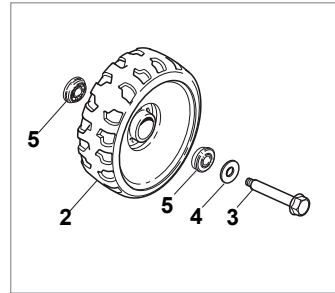

BALL BEARING Version - Ø 165