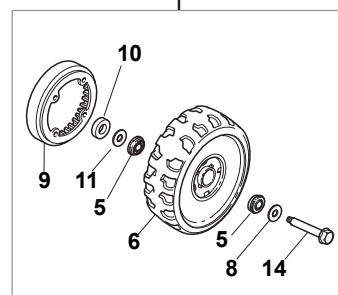

Fig.	Quantity	Part No	Description	Notes
1	2	112608520/0	Seeger	
2	2	322160520/0	Dust Cover Disc	
3	2	122570125/0	Pinion	
4	2	122076645/0	Key	
5	2	322160520/0	Dust Cover Disc	
6	2	112622620/0	Pin	
7	2	122122202/0	Bearing	
8	2	322600106/1	Protection, Wheel	
9	1	381003303/0	Lever, Height Adjustment	
10	2	112728689/0	Screw	
11	1	112713801/0	Dowel	
12	1	122601909/0	Pulley	
13	1	181003093/1	Gear Box	
15	2	122753001/0	Pin	
16	1	122450438/0	Spring	
17	1	135063750/0	Belt	

Fig.	Quantity	Part No	Description	Notes
1	1	381002652/0	Red Deck	
2	2	322551523/0	Front Plate	
3	4	112728686/0	Screw	
4	2	322600095/0	Protection, Wheel	
5	8	322034515/1	Bushing	
6	2	322686091/1	Wheel	
7	4	122524340/0	Pin	
8	2	122033393/0	Rear Wheel Axle	
9	1	322120109/0	Wheels Crown	
10	2	322170622/0	Spacer	
11	2	122034508/0	Bushing	
12	2	322686093/0	Wheel	
13	2	112523050/0	Washer	
14	2	112735599/0	Screw	
15	2	322110347/0	Hub Cap Grey	
16	2	322110395/0	Hub Cap Grey	
17	2	322110493/0	Hub Cap Grey	
18	2	322110491/0	Hub Cap Grey	
19	2	322110381/0	Hub Cap Grey	
20	2	122110252/1	Hub Cap White	
20	2	122110254/1	Hub Cap Yellow	
20	2	122110255/1	Hub Cap Red	
21	2	322110495/0	Hub Cap Grey	
22	2	322110416/0	Hub Cap Grey	
23	2	322110348/0	Hub Cap Grey	
24	2	322110314/0	Hub Cap Grey	
25	2	322110494/0	Hub Cap Grey	
26	2	322110492/0	Hub Cap Grey	
27	2	322110382/0	Hub Cap Grey	
28	2	122110251/0	Hub Cap White	
28	2	122110253/0	Hub Cap Yellow	
28	2	122110256/0	Hub Cap Red	
29	2	322110496/0	Hub Cap Grey	
30	2	322110417/0	Hub Cap Grey	

BUSHING Version - Ø 165

BALL BEARING Version - Ø 165

BUSHING Version - Ø 190

BALL BEARING Version - Ø 190

Fig.	Quantity	Part No	Description	Notes
1	8	122034508/0	Bushing	
2	4	322686091/1	Wheel	
3	4	122524341/0	Pin	
4	4	122675100/0	Washer	
5	8	122122200/0	Bearing	
6	4	322686093/0	Wheel	
8	2	112523050/0	Washer	
9	2	322120109/0	Wheels Crown	
10	2	322170622/0	Spacer	
11	2	122675100/0	Washer	
8	2	112523050/0	Washer	
14	2	112735599/0	Screw	