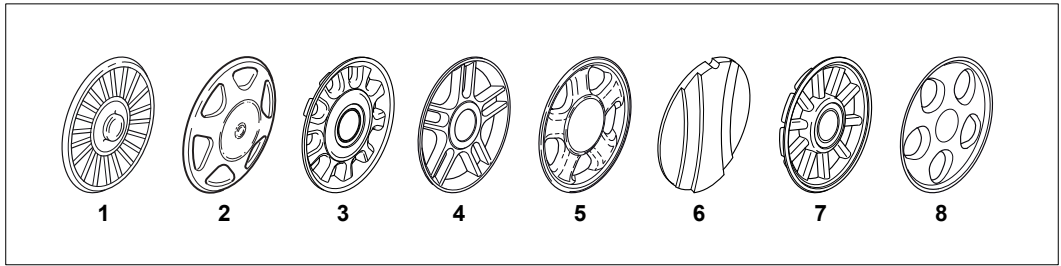

Fig.	Quantity	Part No	Description	Notes
1	1	381002652/0	Red Deck	
2	2	322551523/0	Front Plate	
3	4	112728686/0	Screw	
4	2	322600095/0	Protection, Wheel	
5	8	322034515/1	Bushing	
6	2	322686091/1	Wheel	
7	4	122524340/0	Pin	
8	2	122033393/0	Rear Wheel Axle	
9	1	322120109/0	Wheels Crown	
10	2	322170622/0	Spacer	
11	2	122034508/0	Bushing	
12	2	322686093/0	Wheel	
13	2	112523050/0	Washer	
14	2	112735599/0	Screw	
15	2	322110347/0	Hub Cap Grey	
16	2	322110395/0	Hub Cap Grey	
17	2	322110493/0	Hub Cap Grey	
18	2	322110491/0	Hub Cap Grey	
19	2	322110381/0	Hub Cap Grey	
20	2	122110252/1	Hub Cap White	
20	2	122110254/1	Hub Cap Yellow	
20	2	122110255/1	Hub Cap Red	
21	2	322110495/0	Hub Cap Grey	
22	2	322110416/0	Hub Cap Grey	
23	2	322110348/0	Hub Cap Grey	
24	2	322110314/0	Hub Cap Grey	
25	2	322110494/0	Hub Cap Grey	
26	2	322110492/0	Hub Cap Grey	
27	2	322110382/0	Hub Cap Grey	
28	2	122110251/0	Hub Cap White	
28	2	122110253/0	Hub Cap Yellow	
28	2	122110256/0	Hub Cap Red	
29	2	322110496/0	Hub Cap Grey	
30	2	322110417/0	Hub Cap Grey	

BUSHING Version - Ø 165

BALL BEARING Version - Ø 165

BUSHING Version - Ø 190

BALL BEARING Version - Ø 190

Fig.	Quantity	Part No	Description	Notes
1	8	122034508/0	Bushing	
2	4	322686091/1	Wheel	
3	4	122524341/0	Pin	
4	4	122675100/0	Washer	
5	8	122122200/0	Bearing	
6	4	322686093/0	Wheel	
8	2	112523050/0	Washer	
9	2	322120109/0	Wheels Crown	
10	2	322170622/0	Spacer	
11	2	122675100/0	Washer	
8	2	112523050/0	Washer	
14	2	112735599/0	Screw	