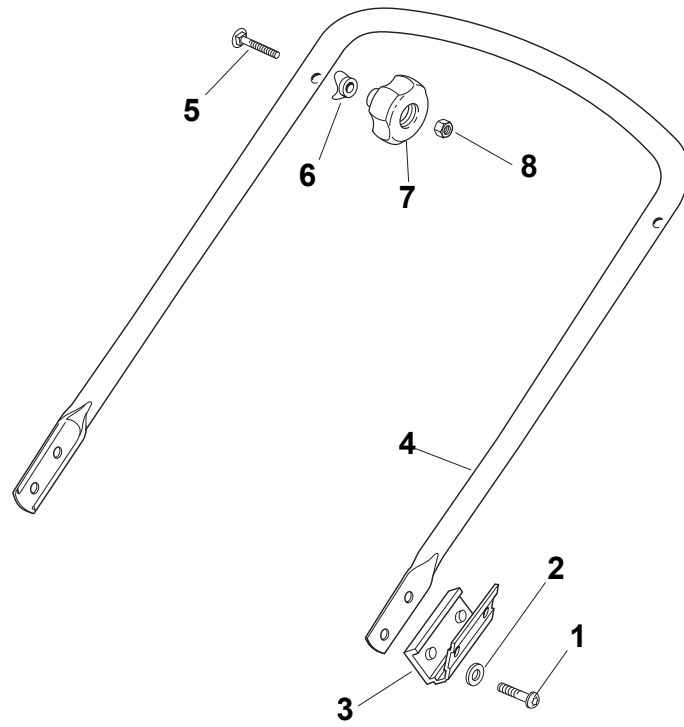

THIS INFORMATION IS NOT INTENDED FOR SALE OR RESALE, AND THIS NOTICE MUST REMAIN ON ALL COPIES.

Fig.	Quantity	Part No	Description	Notes
1	1	381002538/0	Red Deck	
1	1	381004745/0	Grey Deck	
2	2	122131750/0	Nut	
3	2	322735557/0	Sector, Height Adjustment	
4	2	381003306/0	Lever, Height Adjustment	
5	2	322600170/0	Protection, Wheel	
6	2	122524324/0	Pin	
7	2	112155000/0	Nut	
8	2	325670011/0	Antifriction Washer	
13	2	322120109/0	Wheels Crown	
14	2	322170622/0	Spacer	
21	1	122033393/0	Rear Wheel Axle	
22	2	112530150/0	Spring Washer	

Fig.	Quantity	Part No	Description	Notes
1	1	322108271/0	Front Conveyor Assy	
2	6	112728686/0	Screw	
3	1	322820077/0	Cap	
4	1	322109532/0	Gear Box Cover	
5	1	322108272/2	Rear Conveyor Assy	
6	4	322545189/0	Plate	
7	2	112728686/0	Screw	
11	1	381008649/0	Outfit, Screws	

Fig.	Quantity	Part No	Description	Notes
1	1	381006603/0	Handle, Upper Part	
2	2	122192000/1	Clamp	
3	1	381600547/0	Dead Hand Switch CE	CE Plugg
3	1	381600548/0	Dead Hand Switch UK	UK Plugg
4	2	112728701/0	Screw	
5	1	322195101/4	Fairlead	
6	1	322319529/0	Leva Salvamotore	
11	3	112735103/0	Screw	
12	3	112523040/0	Washer	
13	3	122680006/1	Washer	
14	1	322806518/2	Lever Support Right	
15	1	122020320/0	Fairlead Bearing	
16	1	322806519/2	Lever Support Left	
17	1	181001245/1	Driving Lever	
18	1	122806520/0	Support, Adjuster	
20	1	381000660/0	Cable Rear Drive	
CE	1	381600547/0	Dead Hand Switch CE	
UK	1	381600548/0	Dead Hand Switch UK	

Fig.	Quantity	Part No	Description	Notes
1	2	112608520/0	Seeger	
2	2	322160520/0	Dust Cover Disc	
3	2	122570125/0	Pinion	
4	2	122076645/0	Key	
5	2	322160520/0	Dust Cover Disc	
6	2	112622620/0	Pin	
7	2	122122202/0	Bearing	
8	2	322600106/1	Protection, Wheel	
9	1	381003303/0	Lever, Height Adjustment	
10	2	112728689/0	Screw	
11	1	112713801/0	Dowel	
12	1	122601909/0	Pulley	
13	1	181003093/1	Gear Box	
15	2	122753001/0	Pin	
16	1	122450438/0	Spring	
17	1	135063750/0	Belt	