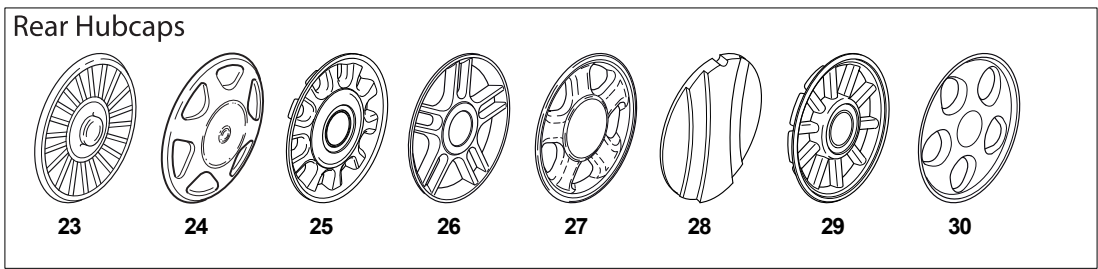

Fig.	Quantity	Part No	Description	Notes
1	2	112728680/0	Screw	
2	1	322785210/0	Cover Support	
3	4	112728710/0	Screw	
4	1	118563641/1	Electric Motor 1800W	
5	1	118740054/0	Fan Motor Atb	
6	1	118222039/0	Condenser	
7	4	112735410/0	Screw	
8	4	112583500/0	Grower	
9	4	112293200/0	Nut	
10	1	322207211/4	Electrical Motor Flange	
11	1	322720360/2	Ventilation Screen	
12	4	112691800/0	Screw	
13	1	112139440/0	Key	
14	1	322170960/1	Spacer	
15	1	322463186/3	Blade Hub	
16	1	181004365/3	Mulching Blade	
17	2	112583500/0	Grower	
18	2	112793101/0	Screw	
19	1	381004352/1	Screw	
20	1	322601911/1	Pulley	
21	1	122055065/0	Engine Cover Black	
22	1	122055045/1	Cover, Black	
22	1	322055139/0	Cover, Yellow	
23	1	122055058/0	Cover, Black	
24	1	122055033/1	Engine Cover	

Fig.	Quantity	Part No	Description	Notes
1	1	381002652/0	Red Deck	
2	2	322551523/0	Front Plate	
3	4	112728686/0	Screw	
4	2	322600095/0	Protection, Wheel	
5	8	322034515/1	Bushing	
6	2	322686091/1	Wheel	
7	4	122524340/0	Pin	
8	2	122033393/0	Rear Wheel Axle	
9	1	322120109/0	Wheels Crown	
10	2	322170622/0	Spacer	
11	2	122034508/0	Bushing	
12	2	322686093/0	Wheel	
13	2	112523050/0	Washer	
14	2	112735599/0	Screw	
15	2	322110347/0	Hub Cap Grey	
16	2	322110395/0	Hub Cap Grey	
17	2	322110493/0	Hub Cap Grey	
18	2	322110491/0	Hub Cap Grey	
19	2	322110381/0	Hub Cap Grey	
20	2	122110252/1	Hub Cap White	
20	2	122110254/1	Hub Cap Yellow	
20	2	122110255/1	Hub Cap Red	
21	2	322110495/0	Hub Cap Grey	
22	2	322110416/0	Hub Cap Grey	
23	2	322110348/0	Hub Cap Grey	
24	2	322110314/0	Hub Cap Grey	
25	2	322110494/0	Hub Cap Grey	
26	2	322110492/0	Hub Cap Grey	
27	2	322110382/0	Hub Cap Grey	
28	2	122110251/0	Hub Cap White	
28	2	122110253/0	Hub Cap Yellow	
28	2	122110256/0	Hub Cap Red	
29	2	322110496/0	Hub Cap Grey	
30	2	322110417/0	Hub Cap Grey	