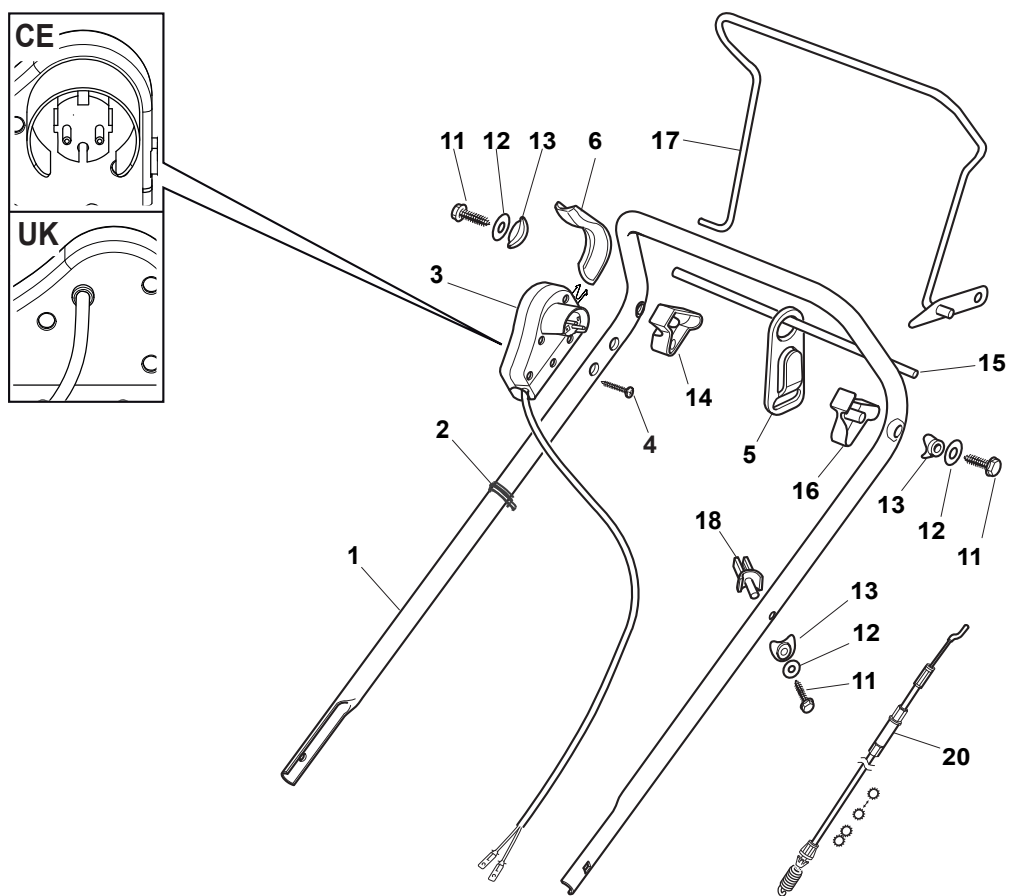

WBH Electric steel Handle, Lower Part

Issue 8 - 2015

Fig.	Quantity	Part No	Description	Notes
1	4	112760610/0	Screw	
2	4	122671651/0	Washer	
3	2	322551579/0	Isolation Plate	
4	1	381006600/0	Handle Lower Part	
5	2	112819201/0	Screw	
6	2	122680006/1	Washer	
7	2	322399804/1	Nut	
8	2	112293200/0	Nut	

Fig.	Quantity	Part No	Description	Notes
1	1	381006603/0	Handle, Upper Part	
2	2	122192000/1	Clamp	
3	1	381600547/0	Dead Hand Switch CE	CE Plugg
3	1	381600548/0	Dead Hand Switch UK	UK Plugg
4	2	112728701/0	Screw	
5	1	322195101/4	Fairlead	
6	1	322319529/0	Leva Salvamotore	
11	3	112735103/0	Screw	
12	3	112523040/0	Washer	
13	3	122680006/1	Washer	
14	1	322806518/2	Lever Support Right	
15	1	122020320/0	Fairlead Bearing	
16	1	322806519/2	Lever Support Left	
17	1	181001245/1	Driving Lever	
18	1	122806520/0	Support, Adjuster	
20	1	381000660/0	Cable Rear Drive	
CE	1	381600547/0	Dead Hand Switch CE	
UK	1	381600548/0	Dead Hand Switch UK	

Fig.	Quantity	Part No	Description	Notes
3	1	381600547/0	Dead Hand Switch CE	CE plugg
3	1	381600548/0	Dead Hand Switch UK	UK plugg
1	1	381006603/0	Handle, Upper Part	
2	2	122192000/1	Clamp	
4	4	112728701/0	Screw	
5	1	322195101/4	Fairlead	
6	1	122010251/0	Hook	
7	1	322230350/1	Left Fulcrum	
8	1	122450115/0	Spring	
9	1	322785144/1	Support	
10	1	322322881/1	Lever, Engine Brake Black	Black
10	1	322322884/1	Lever, Engine Brake Red	Red
10	1	322322885/1	Lever, Engine Brake Yellow	Yellow
11	3	112735103/0	Screw	
12	3	112523040/0	Washer	
13	3	122680006/1	Washer	
14	1	322806518/2	Lever Support Right	
16	1	322806519/2	Lever Support Left	
17	1	181001245/1	Driving Lever	Black
18	1	122806520/0	Support, Adjuster	
20	1	38100660/0	Cable Rear Drive	
999	1	381600547/0	Dead Hand Switch CE	CE plugg
999	1	381600548/0	Dead Hand Switch UK	UK plugg