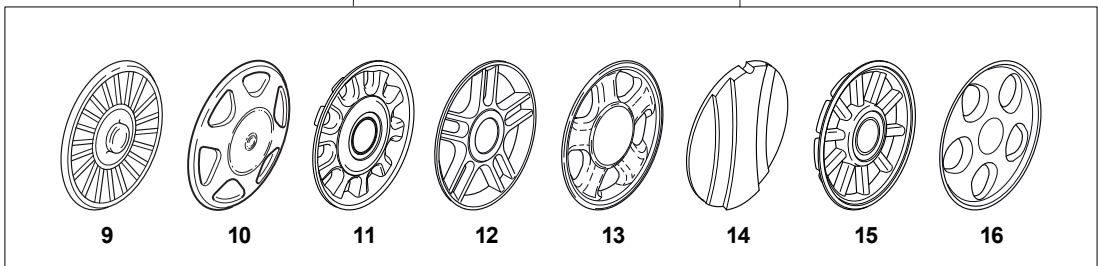

Fig.	Quantity	Part No	Description	Notes
1	1	381002652/0	Red Deck	
2	2	322551523/0	Front Plate	
3	4	112728686/0	Screw	
4	2	322600095/0	Protection, Wheel	
5	8	322034515/1	Bushing	
6	2	322686091/1	Wheel	
7	4	122524340/0	Pin	
8	2	122033393/0	Rear Wheel Axle	
9	1	322120109/0	Wheels Crown	
10	2	322170622/0	Spacer	
11	2	122034508/0	Bushing	
12	2	322686093/0	Wheel	
13	2	112523050/0	Washer	
14	2	112735599/0	Screw	
15	2	322110347/0	Hub Cap Grey	
16	2	322110395/0	Hub Cap Grey	
17	2	322110493/0	Hub Cap Grey	
18	2	322110491/0	Hub Cap Grey	
19	2	322110381/0	Hub Cap Grey	
20	2	122110252/1	Hub Cap White	
20	2	122110254/1	Hub Cap Yellow	
20	2	122110255/1	Hub Cap Red	
21	2	322110495/0	Hub Cap Grey	
22	2	322110416/0	Hub Cap Grey	
23	2	322110348/0	Hub Cap Grey	
24	2	322110314/0	Hub Cap Grey	
25	2	322110494/0	Hub Cap Grey	
26	2	322110492/0	Hub Cap Grey	
27	2	322110382/0	Hub Cap Grey	
28	2	122110251/0	Hub Cap White	
28	2	122110253/0	Hub Cap Yellow	
28	2	122110256/0	Hub Cap Red	
29	2	322110496/0	Hub Cap Grey	
30	2	322110417/0	Hub Cap Grey	

BUSHING Version - Ø 165

BALL BEARING Version - Ø 165

BUSHING Version - Ø 190

BALL BEARING Version - Ø 190

Fig.	Quantity	Part No	Description	Notes
1	8	122034508/0	Bushing	
2	4	322686091/1	Wheel	
3	4	122524341/0	Pin	
4	4	122675100/0	Washer	
5	8	122122200/0	Bearing	
6	4	322686093/0	Wheel	
8	2	112523050/0	Washer	
9	2	322120109/0	Wheels Crown	
10	2	322170622/0	Spacer	
11	2	122675100/0	Washer	
8	2	112523050/0	Washer	
14	2	112735599/0	Screw	