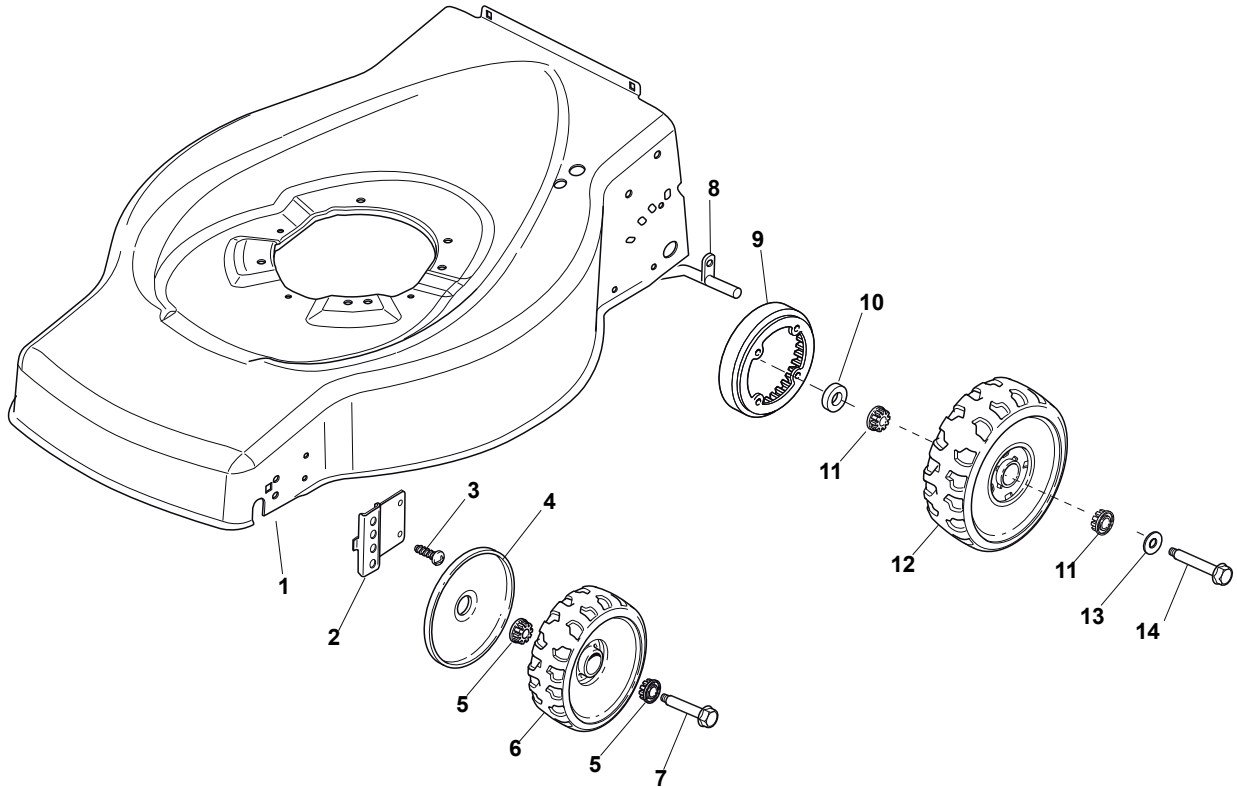

Fig.	Quantity	Part No	Description	Notes
1	2	112608520/0	Seeger	
2	2	322160520/0	Dust Cover Disc	
3	2	122570125/0	Pinion	
4	2	122076645/0	Key	
5	2	322160520/0	Dust Cover Disc	
6	2	112622620/0	Pin	
7	2	122122202/0	Bearing	
8	2	322600106/1	Protection, Wheel	
9	1	381003303/0	Lever, Height Adjustment	
10	2	112728689/0	Screw	
11	1	112713801/0	Dowel	
12	1	122601909/0	Pulley	
13	1	181003093/1	Gear Box	
15	2	122753001/0	Pin	
16	1	122450438/0	Spring	
17	1	135063750/0	Belt	

Fig.	Quantity	Part No	Description	Notes
1	2	112728680/0	Screw	
2	1	322785210/0	Cover Support	
3	4	112728710/0	Screw	
4	1	118563641/1	Electric Motor 1800W	
5	1	118740054/0	Fan Motor Atb	
6	1	118222039/0	Condenser	
7	4	112735410/0	Screw	
8	4	112583500/0	Grower	
9	4	112293200/0	Nut	
10	1	322207211/4	Electrical Motor Flange	
11	1	322720360/2	Ventilation Screen	
12	4	112691800/0	Screw	
13	1	112139440/0	Key	
14	1	322170960/1	Spacer	
15	1	322463186/3	Blade Hub	
16	1	181004365/3	Mulching Blade	
17	2	112583500/0	Grower	
18	2	112793101/0	Screw	
19	1	381004352/1	Screw	
20	1	322601911/1	Pulley	
21	1	122055065/0	Engine Cover Black	
22	1	122055045/1	Cover, Black	
22	1	322055139/0	Cover, Yellow	
23	1	122055058/0	Cover, Black	
24	1	122055033/1	Engine Cover	