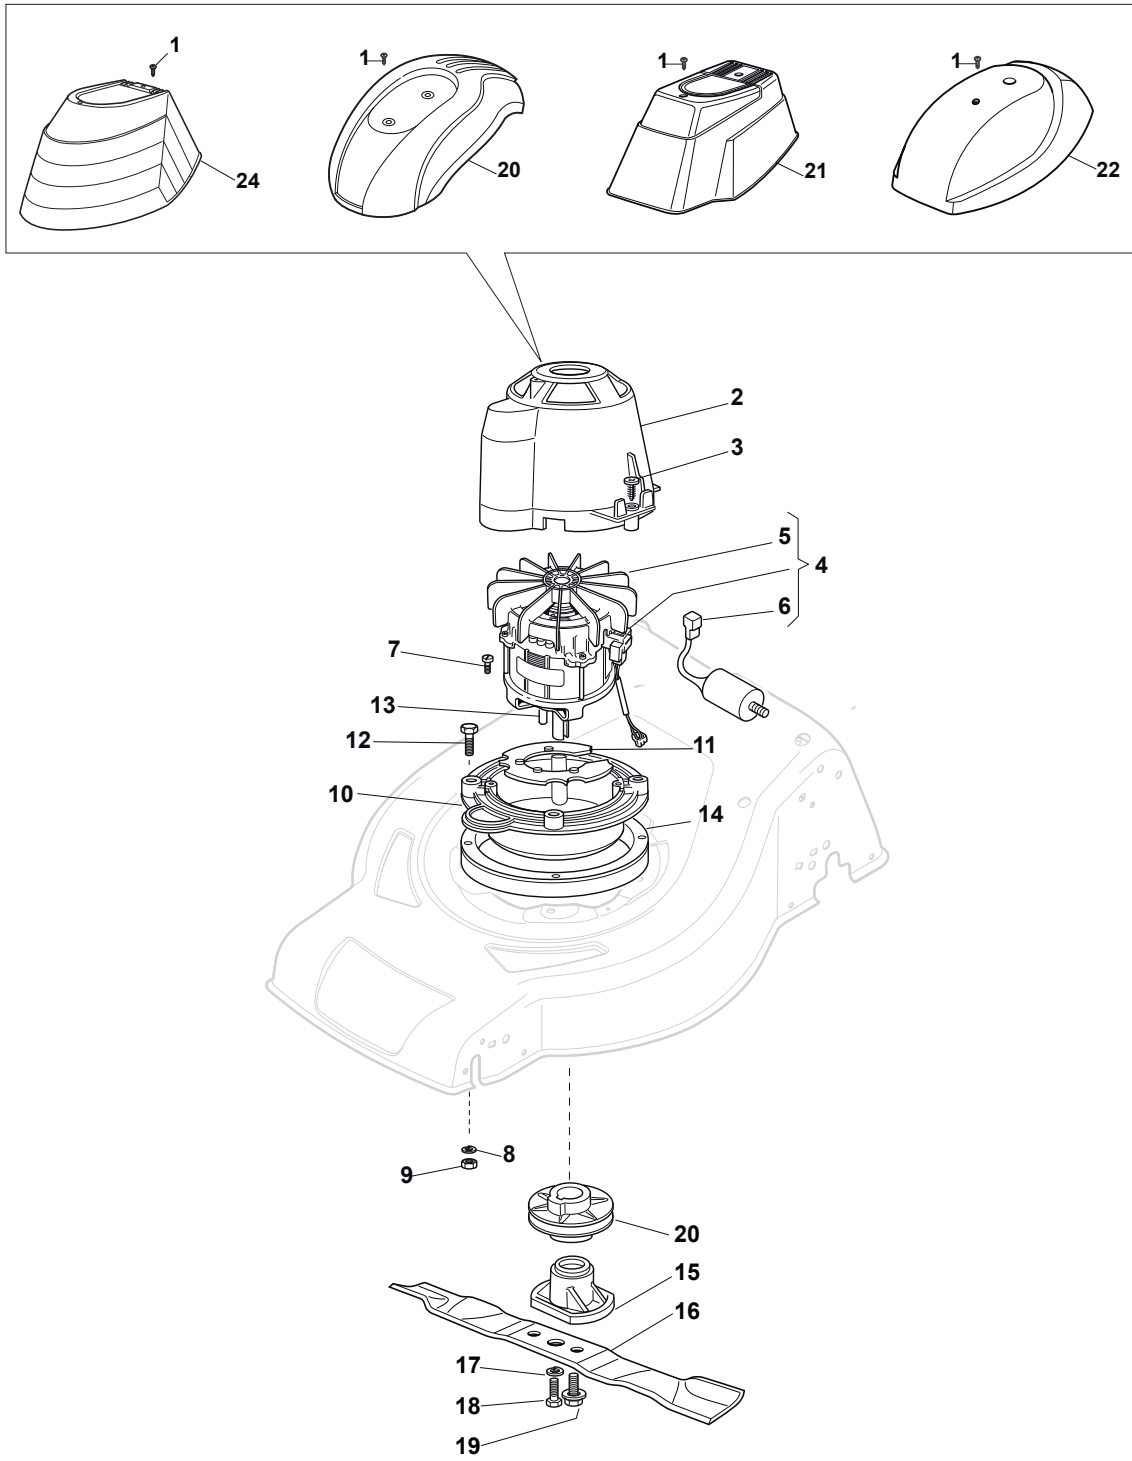

Fig.	Quantity	Part No	Description	Notes
3	1	381600547/0	Dead Hand Switch CE	CE plugg
3	1	381600548/0	Dead Hand Switch UK	UK plugg
1	1	381006603/0	Handle, Upper Part	
2	2	122192000/1	Clamp	
4	4	112728701/0	Screw	
5	1	322195101/4	Fairlead	
6	1	122010251/0	Hook	
7	1	322230350/1	Left Fulcrum	
8	1	122450115/0	Spring	
9	1	322785144/1	Support	
10	1	322322881/1	Lever, Engine Brake Black	Black
10	1	322322884/1	Lever, Engine Brake Red	Red
10	1	322322885/1	Lever, Engine Brake Yellow	Yellow
11	3	112735103/0	Screw	
12	3	112523040/0	Washer	
13	3	122680006/1	Washer	
14	1	322806518/2	Lever Support Right	
16	1	322806519/2	Lever Support Left	
17	1	181001245/1	Driving Lever	Black
18	1	122806520/0	Support, Adjuster	
20	1	38100660/0	Cable Rear Drive	
999	1	381600547/0	Dead Hand Switch CE	CE plugg
999	1	381600548/0	Dead Hand Switch UK	UK plugg

Fig.	Quantity	Part No	Description	Notes
1	2	112608520/0	Seeger	
2	2	322160520/0	Dust Cover Disc	
3	2	122570125/0	Pinion	
4	2	122076645/0	Key	
5	2	322160520/0	Dust Cover Disc	
6	2	112622620/0	Pin	
7	2	122122202/0	Bearing	
8	2	322600106/1	Protection, Wheel	
9	1	381003303/0	Lever, Height Adjustment	
10	2	112728689/0	Screw	
11	1	112713801/0	Dowel	
12	1	122601909/0	Pulley	
13	1	181003093/1	Gear Box	
15	2	122753001/0	Pin	
16	1	122450438/0	Spring	
17	1	135063750/0	Belt	

BUSHING Version - Ø 165

BALL BEARING Version - Ø 165

BUSHING Version - Ø 190

BALL BEARING Version - Ø 190

Fig.	Quantity	Part No	Description	Notes
1	8	122034508/0	Bushing	
2	4	322686091/1	Wheel	
3	4	122524341/0	Pin	
4	4	122675100/0	Washer	
5	8	122122200/0	Bearing	
6	4	322686093/0	Wheel	
8	2	112523050/0	Washer	
9	2	322120109/0	Wheels Crown	
10	2	322170622/0	Spacer	
11	2	122675100/0	Washer	
8	2	112523050/0	Washer	
14	2	112735599/0	Screw	