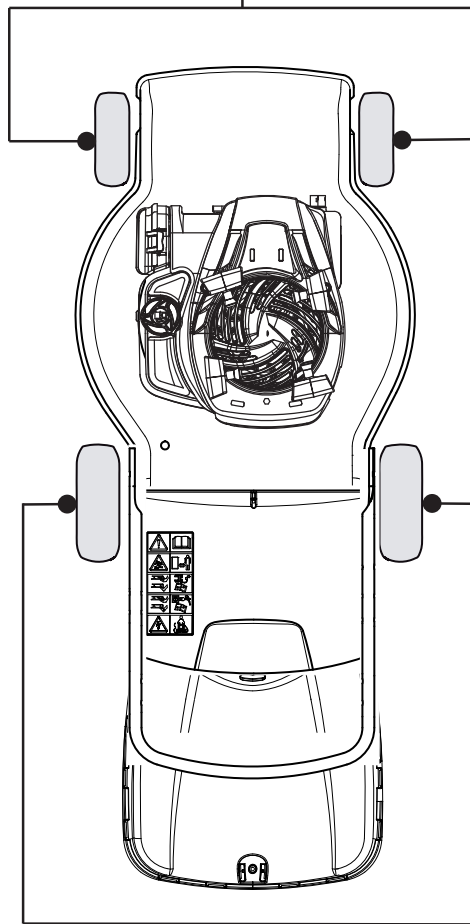

Fig.	Quantity	Part No	Description	Notes
1	2	112608520/0	Seeger	
2	2	322160520/0	Dust Cover Disc	
3	2	122570125/0	Pinion	
4	2	122076645/0	Key	
5	2	322160520/0	Dust Cover Disc	
6	2	112622620/0	Pin	
7	2	122122202/0	Bearing	
8	2	322600106/1	Protection, Wheel	
9	1	381003303/0	Lever, Height Adjustment	
10	2	112728689/0	Screw	
11	1	112713801/0	Dowel	
12	1	122601909/0	Pulley	
13	1	181003093/1	Gear Box	
15	2	122753001/0	Pin	
16	1	122450438/0	Spring	
17	1	135063750/0	Belt	

Fig.	Quantity	Part No	Description	Notes
1	1	381002652/0	Red Deck	
2	2	322551523/0	Front Plate	
3	4	112728686/0	Screw	
4	2	322600095/0	Protection, Wheel	
5	8	322034515/1	Bushing	
6	2	322686091/1	Wheel	
7	4	122524340/0	Pin	
8	2	122033393/0	Rear Wheel Axle	
9	1	322120109/0	Wheels Crown	
10	2	322170622/0	Spacer	
11	2	122034508/0	Bushing	
12	2	322686093/0	Wheel	
13	2	112523050/0	Washer	
14	2	112735599/0	Screw	
15	2	322110347/0	Hub Cap Grey	
16	2	322110395/0	Hub Cap Grey	
17	2	322110493/0	Hub Cap Grey	
18	2	322110491/0	Hub Cap Grey	
19	2	322110381/0	Hub Cap Grey	
20	2	122110252/1	Hub Cap White	
20	2	122110254/1	Hub Cap Yellow	
20	2	122110255/1	Hub Cap Red	
21	2	322110495/0	Hub Cap Grey	
22	2	322110416/0	Hub Cap Grey	
23	2	322110348/0	Hub Cap Grey	
24	2	322110314/0	Hub Cap Grey	
25	2	322110494/0	Hub Cap Grey	
26	2	322110492/0	Hub Cap Grey	
27	2	322110382/0	Hub Cap Grey	
28	2	122110251/0	Hub Cap White	
28	2	122110253/0	Hub Cap Yellow	
28	2	122110256/0	Hub Cap Red	
29	2	322110496/0	Hub Cap Grey	
30	2	322110417/0	Hub Cap Grey	

BUSHING Version - Ø 165

BALL BEARING Version - Ø 165

BUSHING Version - Ø 190

BALL BEARING Version - Ø 190

Fig.	Quantity	Part No	Description	Notes
1	8	122034508/0	Bushing	
2	4	322686091/1	Wheel	
3	4	122524341/0	Pin	
4	4	122675100/0	Washer	
5	8	122122200/0	Bearing	
6	4	322686093/0	Wheel	
8	2	112523050/0	Washer	
9	2	322120109/0	Wheels Crown	
10	2	322170622/0	Spacer	
11	2	122675100/0	Washer	
8	2	112523050/0	Washer	
14	2	112735599/0	Screw	