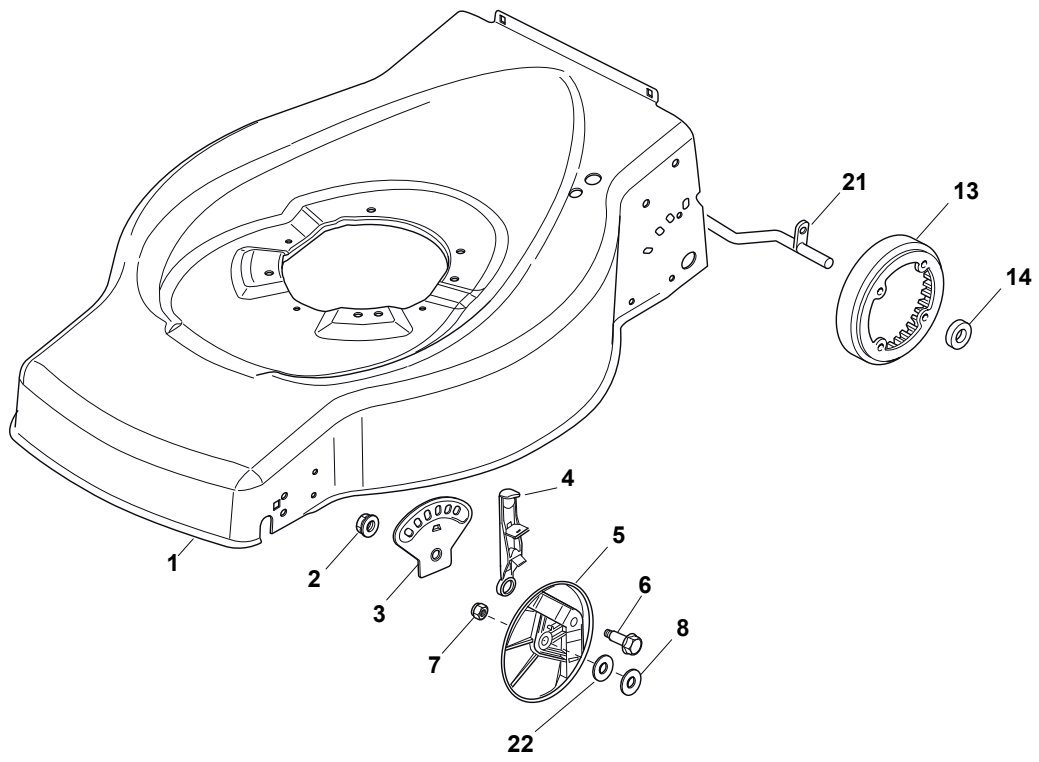

THIS INFORMATION IS NOT INTENDED FOR SALE OR RESALE, AND THIS NOTICE MUST REMAIN ON ALL COPIES.

Fig.	Quantity	Part No	Description	Notes
1	1	381002538/0	Red Deck	
1	1	381004745/0	Grey Deck	
2	2	122131750/0	Nut	
3	2	322735557/0	Sector, Height Adjustment	
4	2	381003306/0	Lever, Height Adjustment	
5	2	322600170/0	Protection, Wheel	
6	2	122524324/0	Pin	
7	2	112155000/0	Nut	
8	2	325670011/0	Antifriction Washer	
13	2	322120109/0	Wheels Crown	
14	2	322170622/0	Spacer	
21	1	122033393/0	Rear Wheel Axle	
22	2	112530150/0	Spring Washer	

Fig.	Quantity	Part No	Description	Notes
1	1	381006603/0	Handle, Upper Part	
2	2	122192000/1	Clamp	
3	1	381600547/0	Dead Hand Switch CE	CE Plugg
3	1	381600548/0	Dead Hand Switch UK	UK Plugg
4	2	112728701/0	Screw	
5	1	322195101/4	Fairlead	
6	1	322319529/0	Leva Salvamotore	
11	3	112735103/0	Screw	
12	3	112523040/0	Washer	
13	3	122680006/1	Washer	
14	1	322806518/2	Lever Support Right	
15	1	122020320/0	Fairlead Bearing	
16	1	322806519/2	Lever Support Left	
17	1	181001245/1	Driving Lever	
18	1	122806520/0	Support, Adjuster	
20	1	381000660/0	Cable Rear Drive	
CE	1	381600547/0	Dead Hand Switch CE	
UK	1	381600548/0	Dead Hand Switch UK	

Fig.	Quantity	Part No	Description	Notes
3	1	381600547/0	Dead Hand Switch CE	CE plugg
3	1	381600548/0	Dead Hand Switch UK	UK plugg
1	1	381006603/0	Handle, Upper Part	
2	2	122192000/1	Clamp	
4	4	112728701/0	Screw	
5	1	322195101/4	Fairlead	
6	1	122010251/0	Hook	
7	1	322230350/1	Left Fulcrum	
8	1	122450115/0	Spring	
9	1	322785144/1	Support	
10	1	322322881/1	Lever, Engine Brake Black	Black
10	1	322322884/1	Lever, Engine Brake Red	Red
10	1	322322885/1	Lever, Engine Brake Yellow	Yellow
11	3	112735103/0	Screw	
12	3	112523040/0	Washer	
13	3	122680006/1	Washer	
14	1	322806518/2	Lever Support Right	
16	1	322806519/2	Lever Support Left	
17	1	181001245/1	Driving Lever	Black
18	1	122806520/0	Support, Adjuster	
20	1	38100660/0	Cable Rear Drive	
999	1	381600547/0	Dead Hand Switch CE	CE plugg
999	1	381600548/0	Dead Hand Switch UK	UK plugg