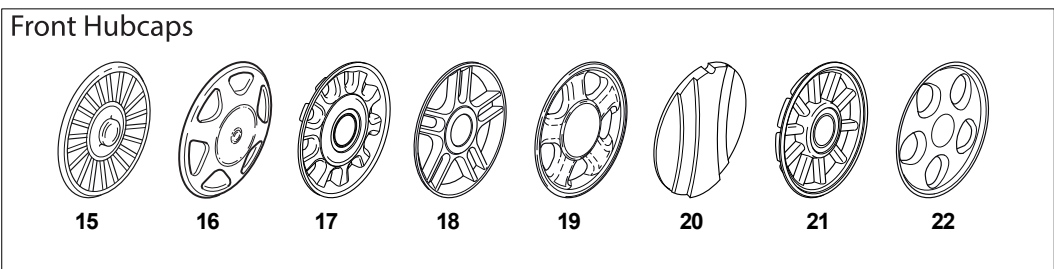

Fig.	Quantity	Part No	Description	Notes
1	2	112728680/0	Screw	
2	1	322785210/0	Cover Support	
3	4	112728710/0	Screw	
4	1	118563641/1	Electric Motor 1800W	
5	1	118740054/0	Fan Motor Atb	
6	1	118222039/0	Condenser	
7	4	112735410/0	Screw	
8	4	112583500/0	Grower	
9	4	112293200/0	Nut	
10	1	322207211/4	Electrical Motor Flange	
11	1	322720360/2	Ventilation Screen	
12	4	112691800/0	Screw	
13	1	112139440/0	Key	
14	1	322170960/1	Spacer	
15	1	322463186/3	Blade Hub	
16	1	181004365/3	Mulching Blade	
17	2	112583500/0	Grower	
18	2	112793101/0	Screw	
19	1	381004352/1	Screw	
20	1	322601911/1	Pulley	
21	1	122055065/0	Engine Cover Black	
22	1	122055045/1	Cover, Black	
22	1	322055139/0	Cover, Yellow	
23	1	122055058/0	Cover, Black	
24	1	122055033/1	Engine Cover	

Fig.	Quantity	Part No	Description	Notes
1	1	381002652/0	Red Deck	
2	2	322551523/0	Front Plate	
3	4	112728686/0	Screw	
4	2	322600095/0	Protection, Wheel	
5	8	322034515/1	Bushing	
6	2	322686091/1	Wheel	
7	4	122524340/0	Pin	
8	2	122033393/0	Rear Wheel Axle	
9	1	322120109/0	Wheels Crown	
10	2	322170622/0	Spacer	
11	2	122034508/0	Bushing	
12	2	322686093/0	Wheel	
13	2	112523050/0	Washer	
14	2	112735599/0	Screw	
15	2	322110347/0	Hub Cap Grey	
16	2	322110395/0	Hub Cap Grey	
17	2	322110493/0	Hub Cap Grey	
18	2	322110491/0	Hub Cap Grey	
19	2	322110381/0	Hub Cap Grey	
20	2	122110252/1	Hub Cap White	
20	2	122110254/1	Hub Cap Yellow	
20	2	122110255/1	Hub Cap Red	
21	2	322110495/0	Hub Cap Grey	
22	2	322110416/0	Hub Cap Grey	
23	2	322110348/0	Hub Cap Grey	
24	2	322110314/0	Hub Cap Grey	
25	2	322110494/0	Hub Cap Grey	
26	2	322110492/0	Hub Cap Grey	
27	2	322110382/0	Hub Cap Grey	
28	2	122110251/0	Hub Cap White	
28	2	122110253/0	Hub Cap Yellow	
28	2	122110256/0	Hub Cap Red	
29	2	322110496/0	Hub Cap Grey	
30	2	322110417/0	Hub Cap Grey	